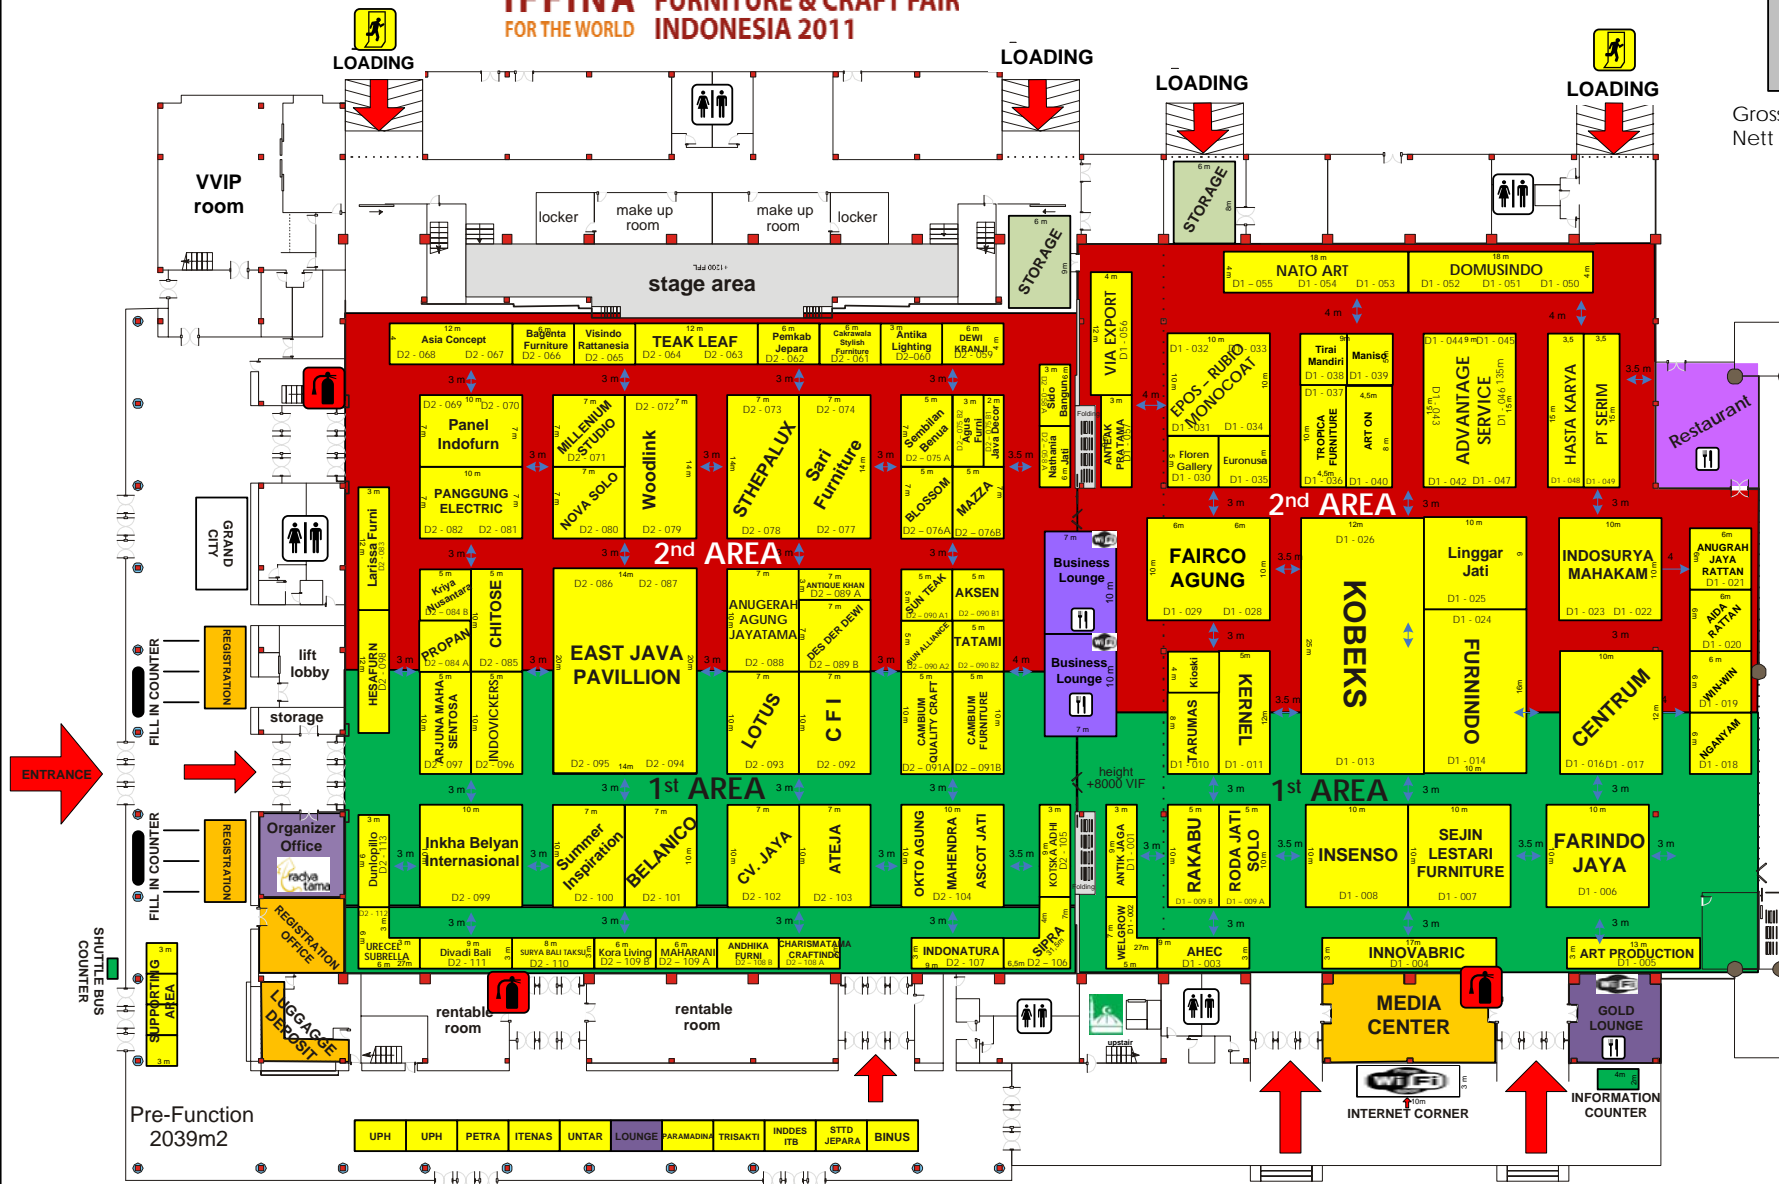

Gross Space = 9.482 m2
Nett Space = 5.020 m2

DRAWING TITLE:
FLOORPLAN
INTERNATIONAL IFFINA FURNITURE & CRAFT FAIR 11 - 14 Maret 2011 Jakarta International Expo
Created By : Etty
Updated By : Jatu
02/03/11
Printed By : Bily
02/03/11
Checked & Approved By : Etty
11/06/10
Hosted By :
Organized By :

D 2

D 1